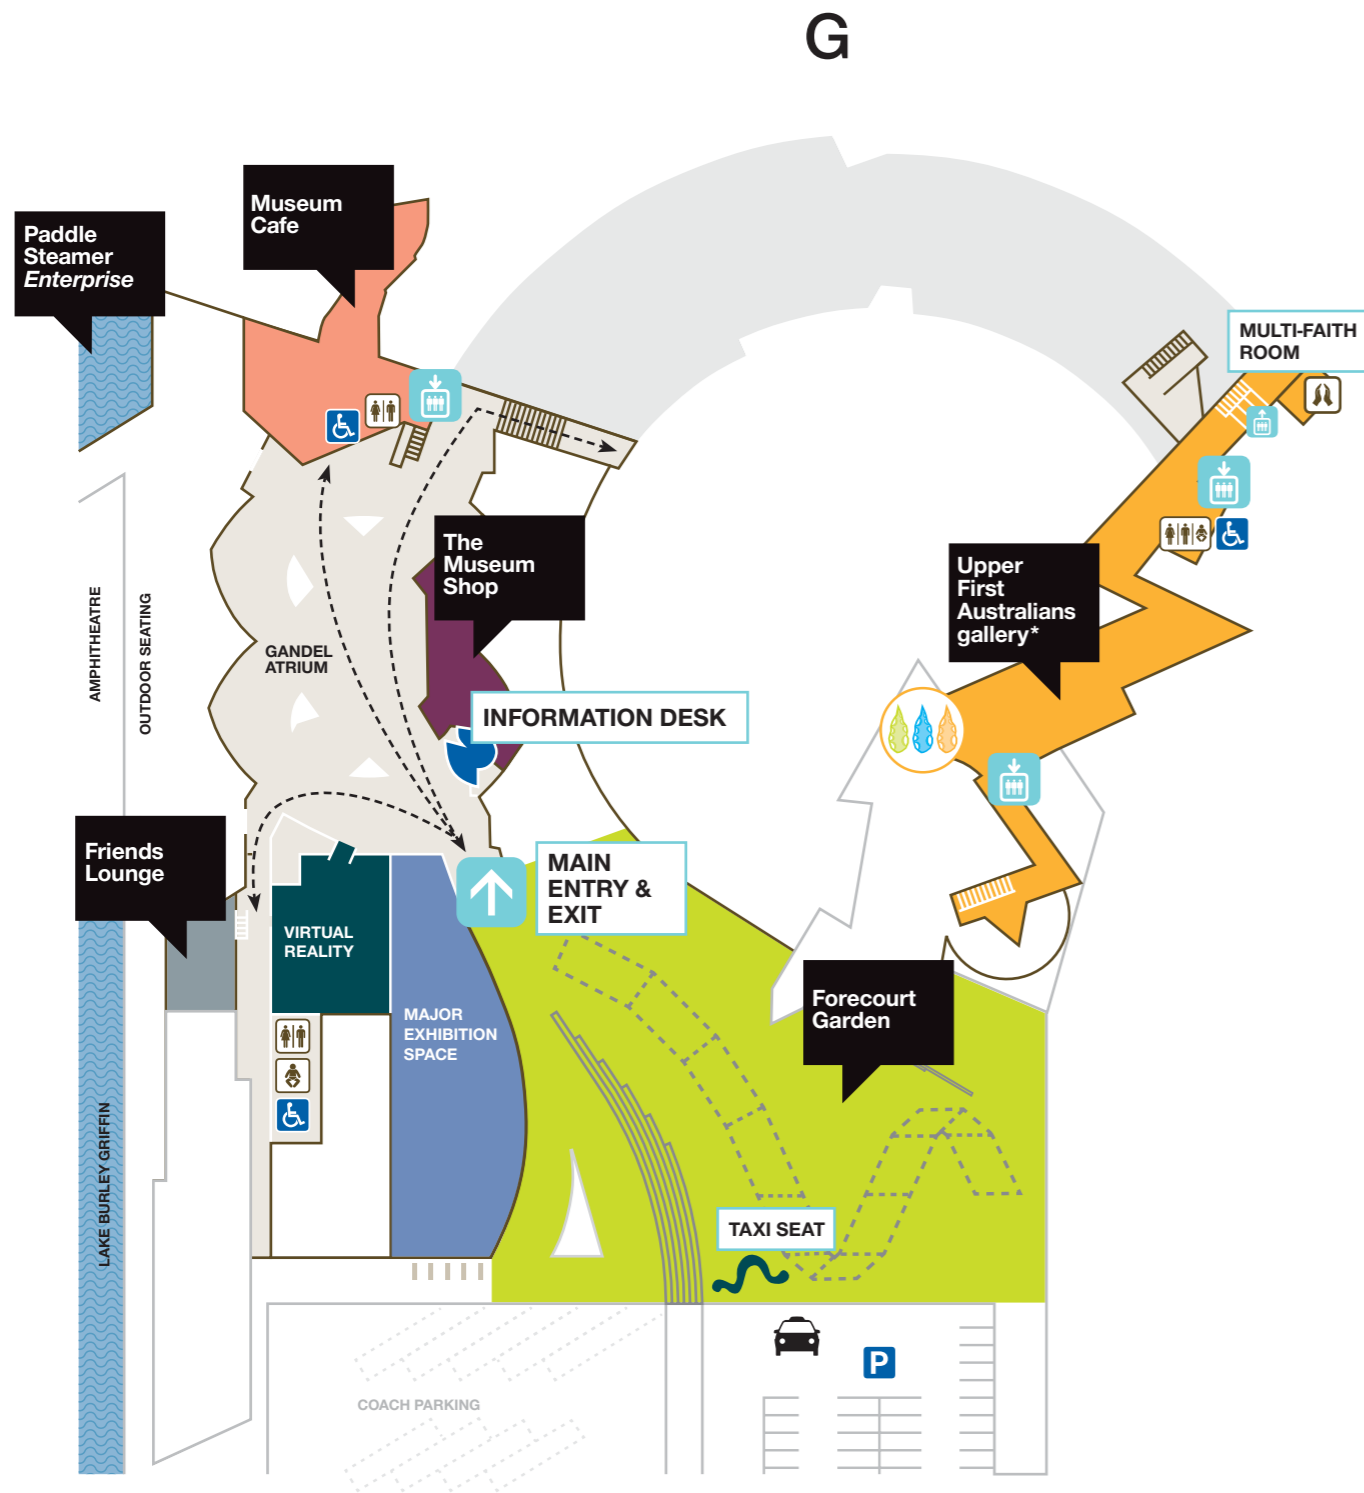

visitor map

Become a **Museum Friend** today and enjoy exclusive membership offers and events. nma.gov.au/friends

Stay up-to-date with our full program of exhibitions and events at nma.gov.au

Daily guided tours (costs apply)
10am Building & architecture tour
1pm Museum highlights tour
3pm First Australians tour

Daily host talks
Enjoy a free 10-minute talk from one of our knowledgeable hosts. Topics and times at the Information Desk.

Forecourt Garden Rest, reflect, explore and play in the new forecourt, complete with a Welcome to Country sequence, symbolic elements, and mosaic plantings.

Gandel Atrium See objects from the Museum's collection and explore the interactive wall of defining moments in Australia's history.

Virtual Reality (costs apply)
Experience Botswana's Okavango Delta in virtual reality. Sessions every hour from 9.15am. Bookings online or at the Information Desk.

Paddle Steamer Enterprise
One of the world's oldest working paddle steamers and the largest working object at the Museum.

Museum Cafe Take a break with breakfast, lunch or a coffee and enjoy the views over Lake Burley Griffin.