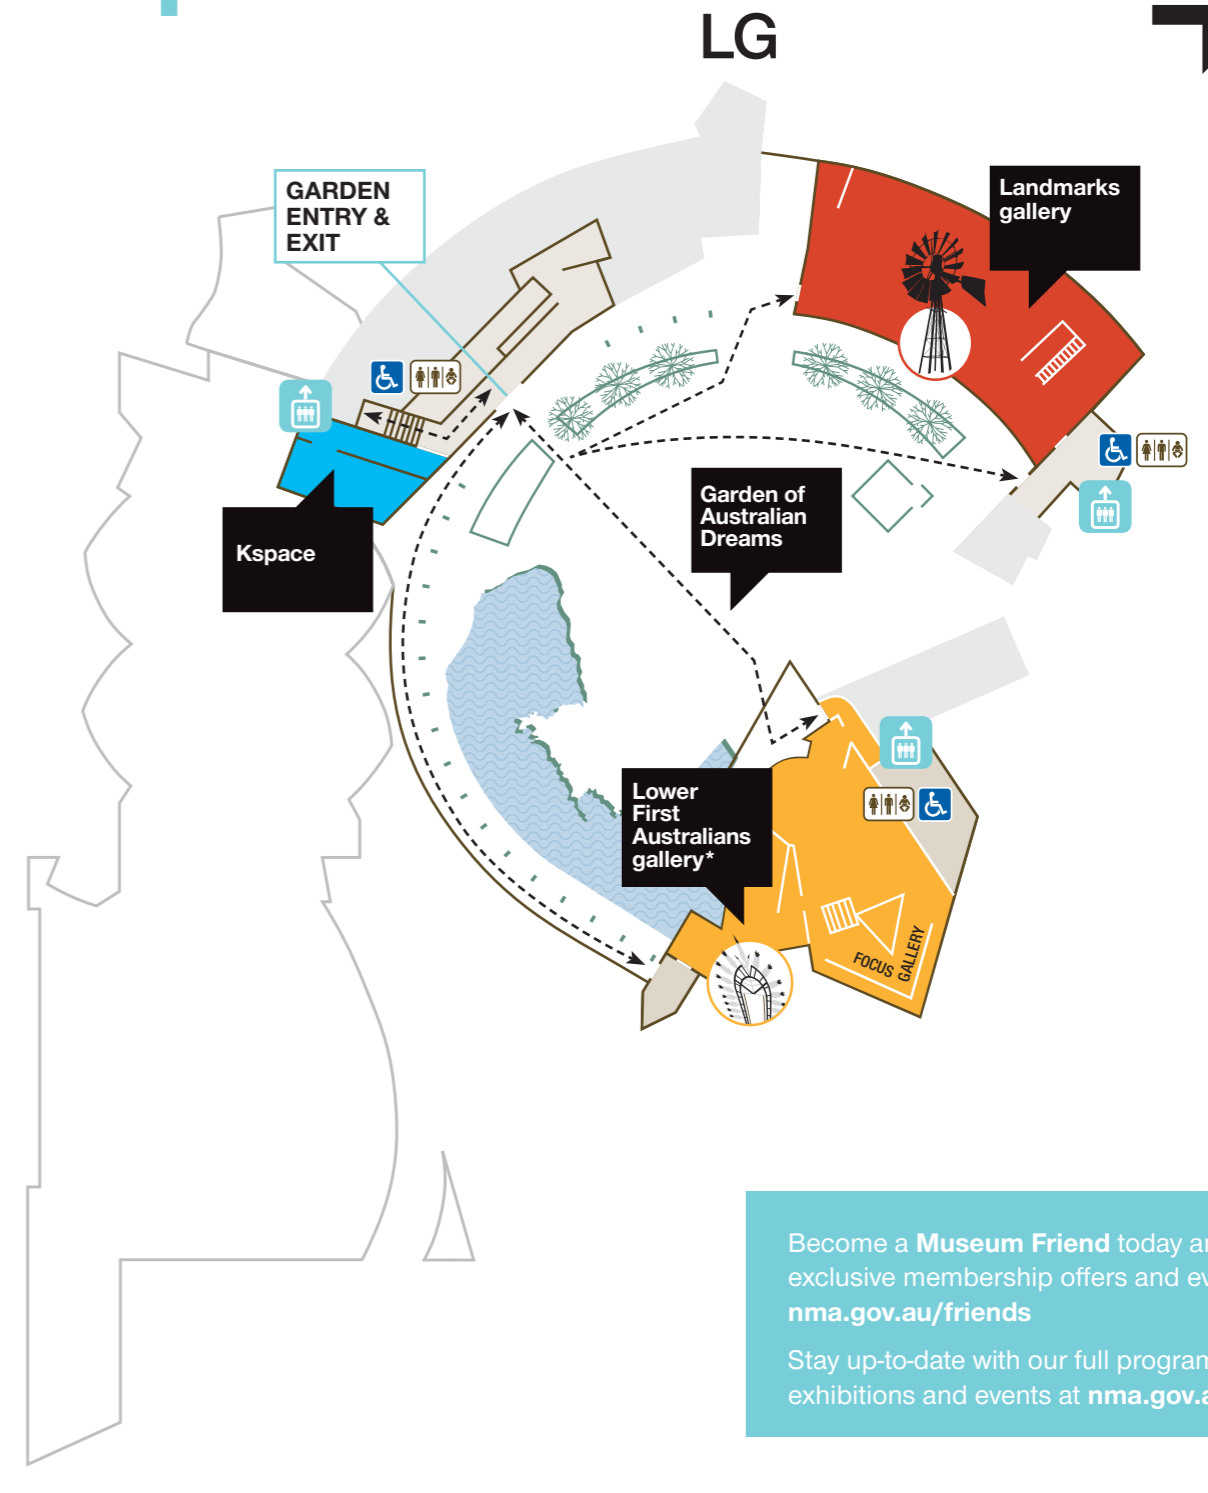

visitor map

Become a **Museum Friend** today and enjoy exclusive membership offers and events. nma.gov.au/friends

Stay up-to-date with our full program of exhibitions and events at nma.gov.au

Daily guided tours (costs apply)
10am Building & architecture tour
1pm Museum highlights tour
3pm First Australians tour

Daily host talks
Enjoy a free 10-minute talk from one of our knowledgeable hosts. Topics and times at the Information Desk.

Forecourt Garden Rest, reflect, explore and play in the new forecourt, complete with a Welcome to Country sequence, symbolic elements, and mosaic plantings.

Gandel Atrium See objects from the Museum's collection and explore the interactive wall of defining moments in Australia's history.

Virtual Reality (costs apply)
Experience Botswana's Okavango Delta in virtual reality. Sessions every hour from 9.15am. Bookings online or at the Information Desk.

Paddle Steamer Enterprise
One of the world's oldest working paddle steamers and the largest working object at the Museum.

Museum Cafe Take a break with breakfast, lunch or a coffee and enjoy the views over Lake Burley Griffin.