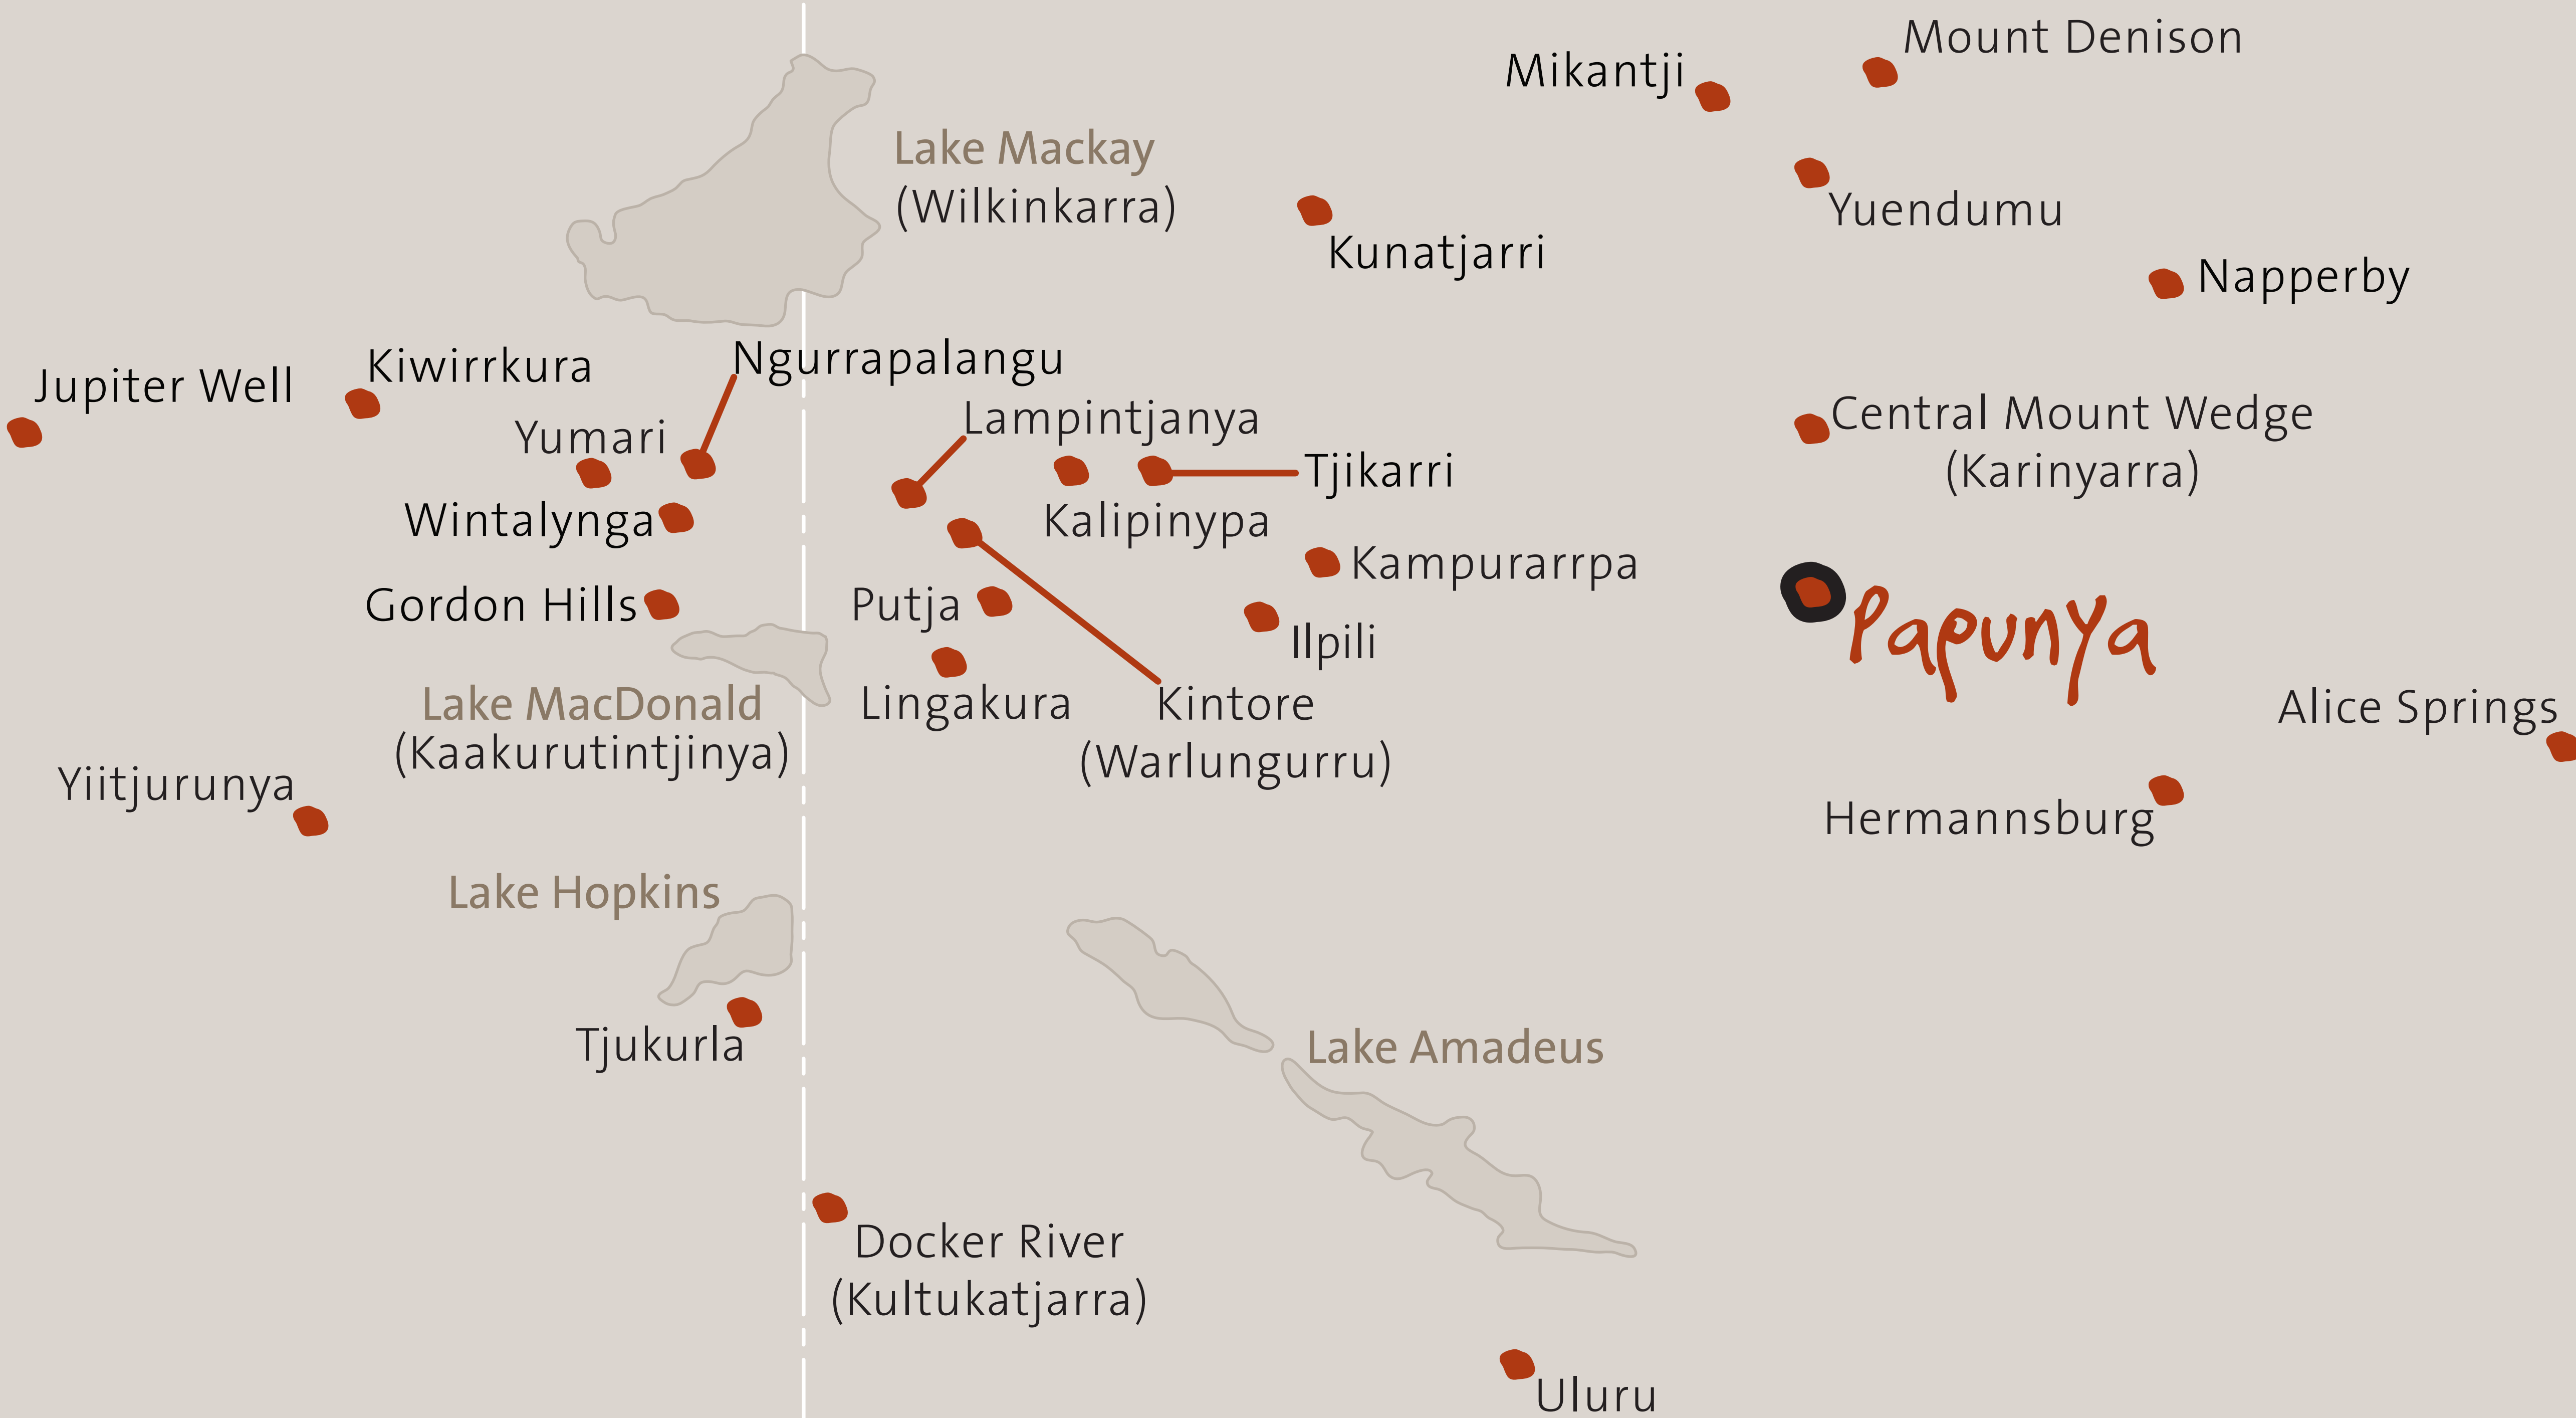

WESTERN AUSTRALIA

NORTHERN TERRITORY

100 km